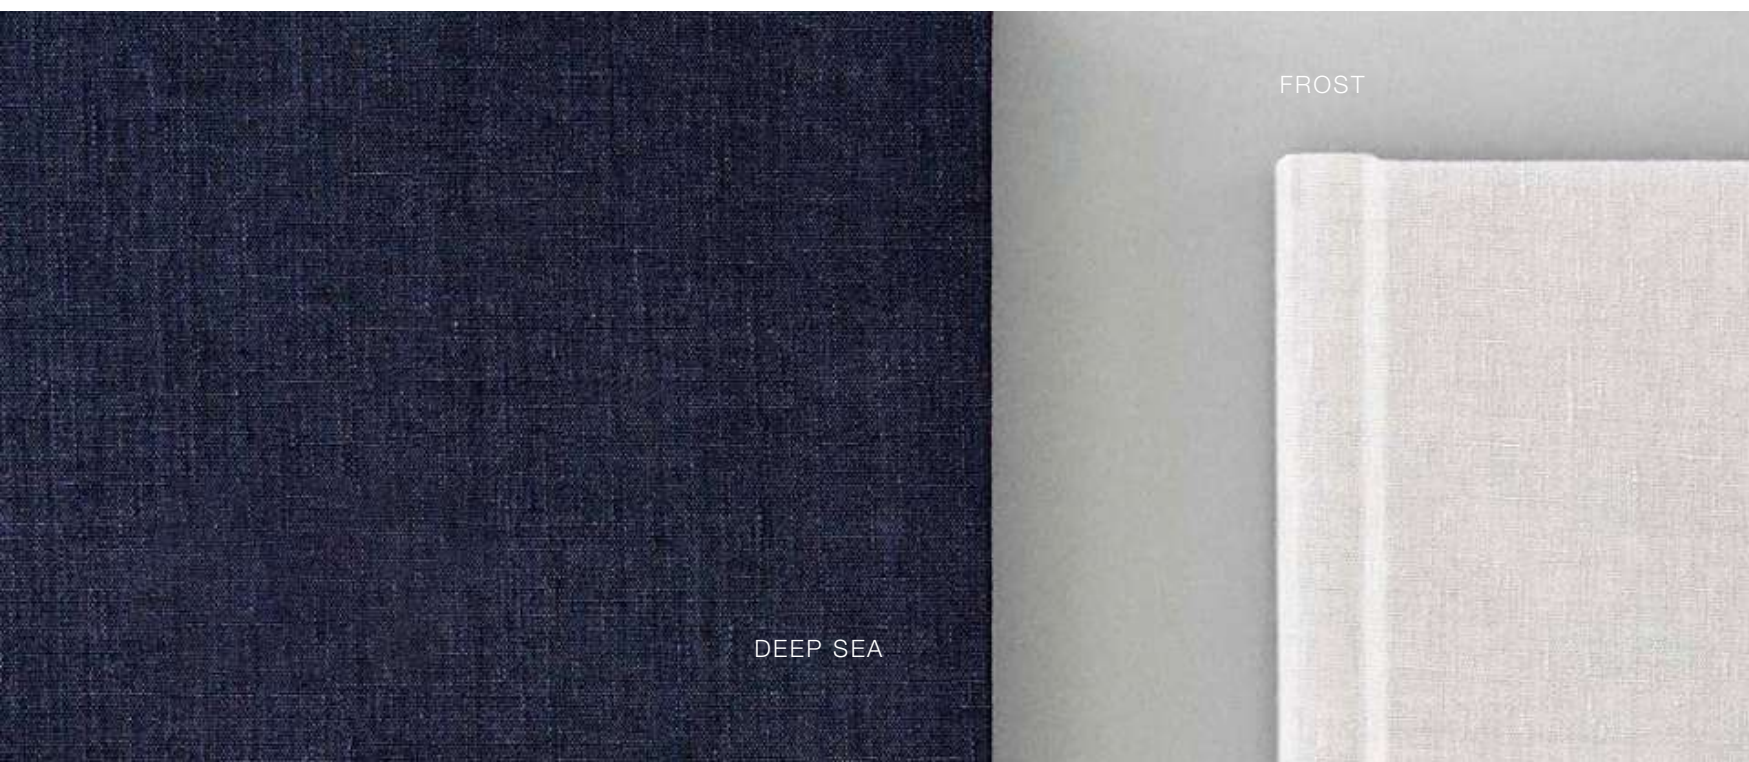

REDTREE ALBUM

The RedTree Album is a handcrafted layflat album that features thick photographic paper. Cover options range from leather, to fabric, to silk, to a photo or graphically designed cover of your choice. Personalization options include debossing, cameo windows, and boxes.

PHOTOGRAPHIC PAPERS:

Lustre - thick pages, lightly pebbled, soft sheen

Semi Matte - thick pages, smooth texture, near-matte finish

DEEP SEA