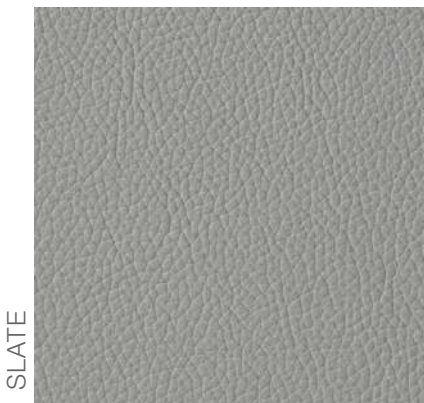

SLATE

MOSSTONE